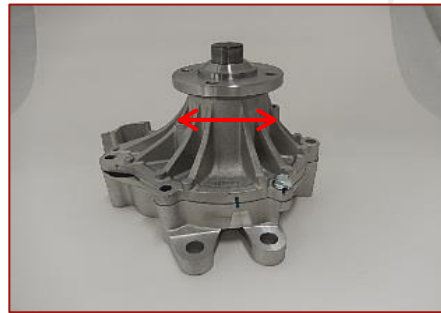

GMB | WATER PUMP INFORMATION

GWT-116AH and GWT-150A are interchangeable with each other but GWT-145A cannot be interchanged with the said two parts, because the bearing of GWT-145A is smaller than them, although all of the three fit to the same engine type.

Please be careful not to install GWT-145A to those car models for GWT-116AH or GWT-150A so as to avoid early breakage.

Those car applications which GWT-145A is applicable to can be covered by GWT-116AH and GWT-150A as well.

GWT-116AH

WATER PUMP + HOUSING