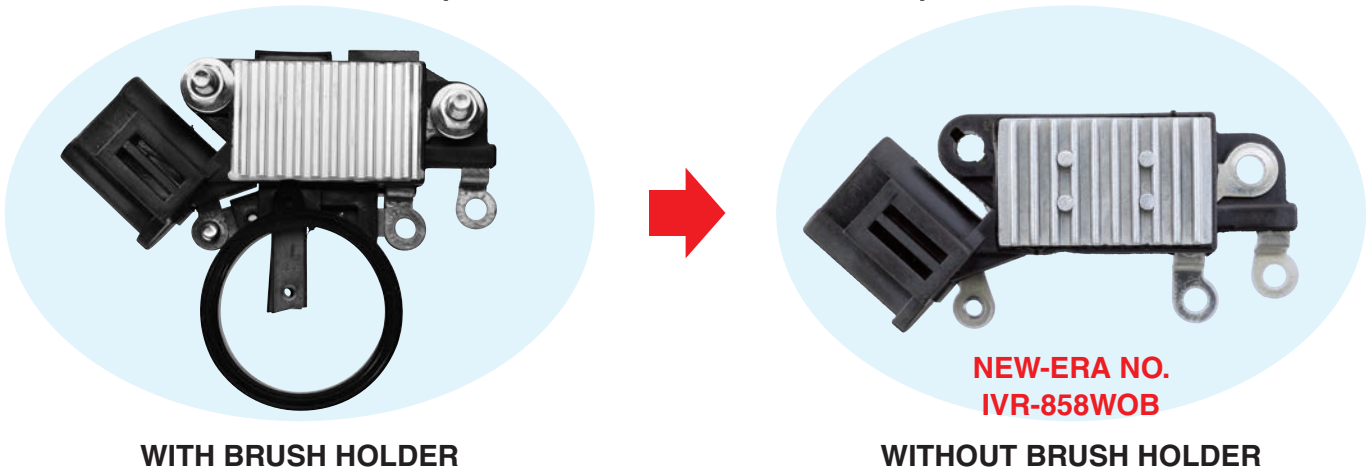

<http://www.newera.co.jp/>

INFORMATION

(ALTERNATION OF IVR-849)

REAR COVER

FILLINGS

(ALTERNATION OF IVR-858)

WITH BRUSH HOLDER

WITHOUT BRUSH HOLDER

ADDITIONAL APPLICATION

MIC-S3070 	33400-51K40 33400-51K60 33400-51K80 33400-68K20	SUZUKI GRAND VITARA KIZASHI SX4 SWIFT ESCUDE ALTO	ZC72S/ZC72S TDA4W HA25,HA35	(J24B) (J24B) (J20B) (K12) (K14B) (J24B) (1.0L)	'09~ '10~ '10~ '07~ '11~ '12~ '09~'17