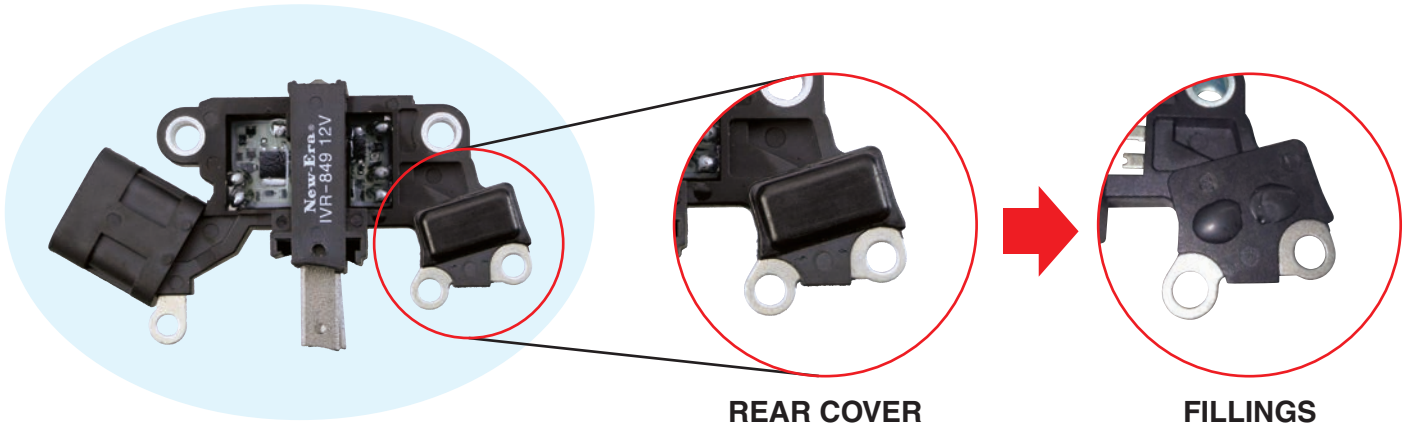

NEW PRODUCTS NP-270

New-Era No.	Ref. No.	Car Maker	Car Model	Model No.	Engine Model	Model Year	On Sale
NCS-M001  50PCS./CARTON CARTON SIZE: 44×44×15cm(0.0290m ³) G/W:4.0kg	MR420734 (J005T26273)	MITSUBISHI	LANCER SPACE STAR CARISMA COLT MIRAGE		(1.3L, 1.6L, 2.0L) (1.3L, 1.8L) (1.6L) (1.3L, 1.6L) (1.3L, 1.6L)	'92~'08 '98~ '98~'06 '88~'03 '91~'03	SEP.'19
NAF-003   50PCS./CARTON CARTON SIZE: 44×44×17cm(0.0344m ³) G/W:4.0kg	22204-33010 (197400-2260)	TOYOTA	YARIS COROLLA AURIS HIACE PRADO LAND CRUISER	KDJ120	2KD 1KD,1KZ	'05~'08 '04~ '06~'08 '06~ '06~	

<http://www.newera.co.jp/>

INFORMATION

(ALTERNATION OF IVR-849)

REAR COVER

FILLINGS

(ALTERNATION OF IVR-858)

WITH BRUSH HOLDER

WITHOUT BRUSH HOLDER

ADDITIONAL APPLICATION

MIC-S3070 	33400-51K40 33400-51K60 33400-51K80 33400-68K20	SUZUKI GRAND VITARA KIZASHI SX4 SWIFT ESCUDE ALTO	ZC72S/ZC72S TDA4W HA25,HA35	(J24B) (J24B) (J20B) (K12) (K14B) (J24B) (1.0L)	'09~ '10~ '10~ '07~ '11~ '12~ '09~'17