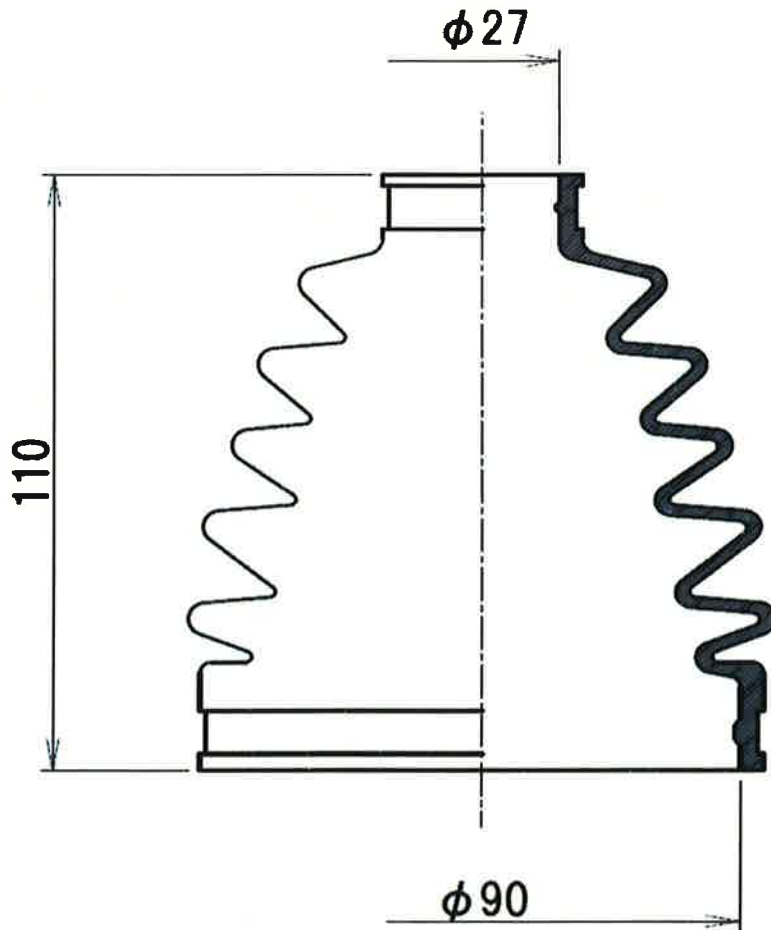

NEW PRODUCT INFORMATION

2019. Scheduled release

1-56 No.	02-187		
NAME	C. V. JOINT BOOT (RUBBER)		
OEM NO.	43410-06790 (right)	PRICE	open
	43420-06870 (left)		
	Drive shaft Assy part number		
OUTER			

{TOYOTA}
CAMRY
{MODEL} {CC}
ASV50 2500

Scheduled to be released in the spring of 2019

Camry is different specifications by region in the world strategic model.
Boots also differ depending on the size of the region, on top of the confirmation or your size,
Thank you for your use.
Russia, the Middle East specification will be boots that take the confirmation.

MARUICHI RUBBER INDUSTRY CO.,LTD.