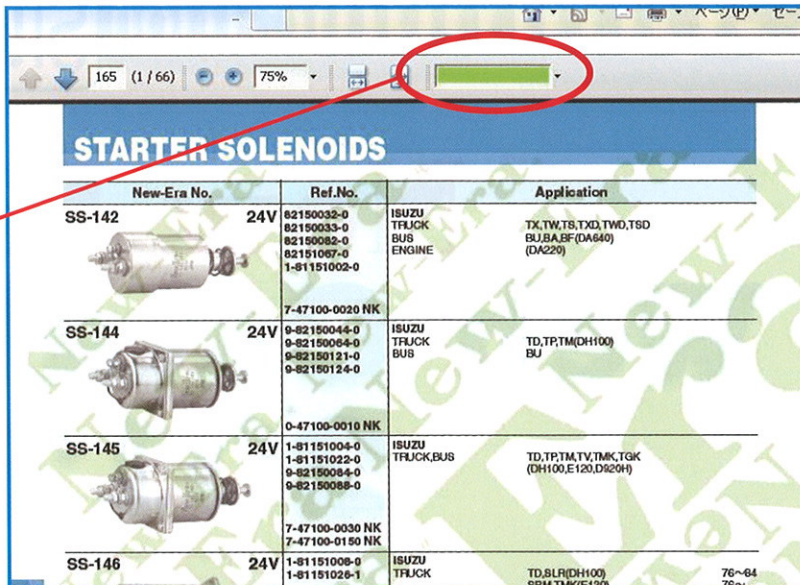

<http://www.newera.co.jp/>

New-Era Co., Ltd.

HOW TO USE

① Press: **Ctrl** + **F**

(Photo: IE 8.0/Adobe Reader 9.5)

② Input any key
 • New-Era No.
 • Car maker No.
 • Manufacturing No.
 • Car model
 • etc.
 Press: **Enter**