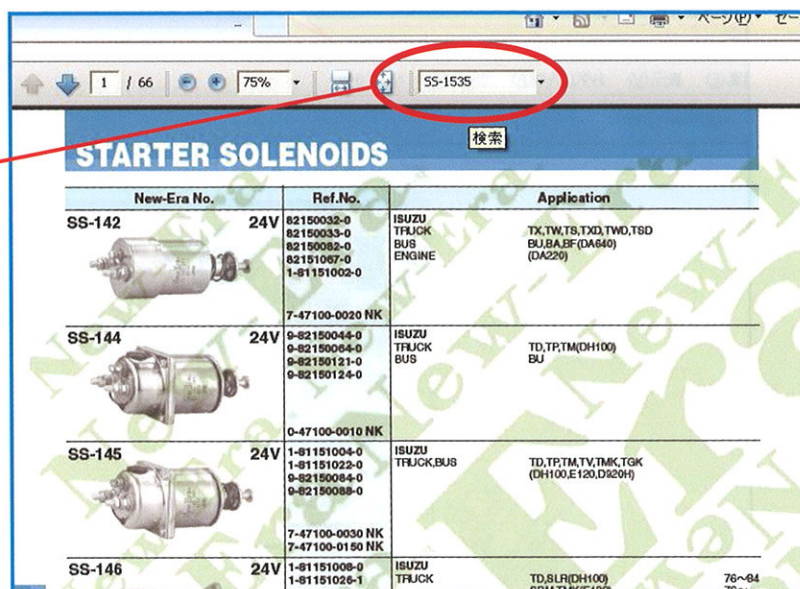

<http://www.newera.co.jp/>

New-Era Co., Ltd.

HOW TO USE

① Press: **Ctrl** + **F**

(Photo: IE 8.0/Adobe Reader 9.5)

② Input any key
 • New-Era No.
 • Car maker No.
 • Manufacturing No.
 • Car model
 • etc.
 Press: **Enter**