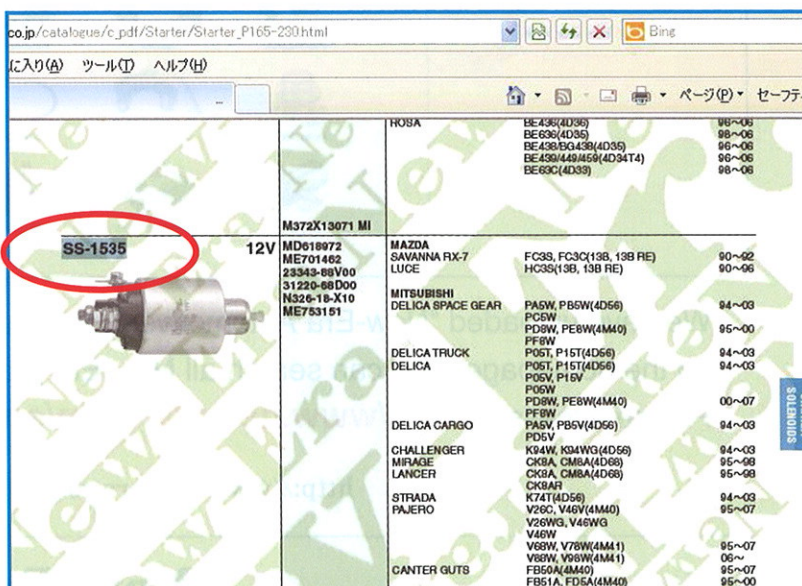

(Photo: IE 8.0/Adobe Reader 9.5)