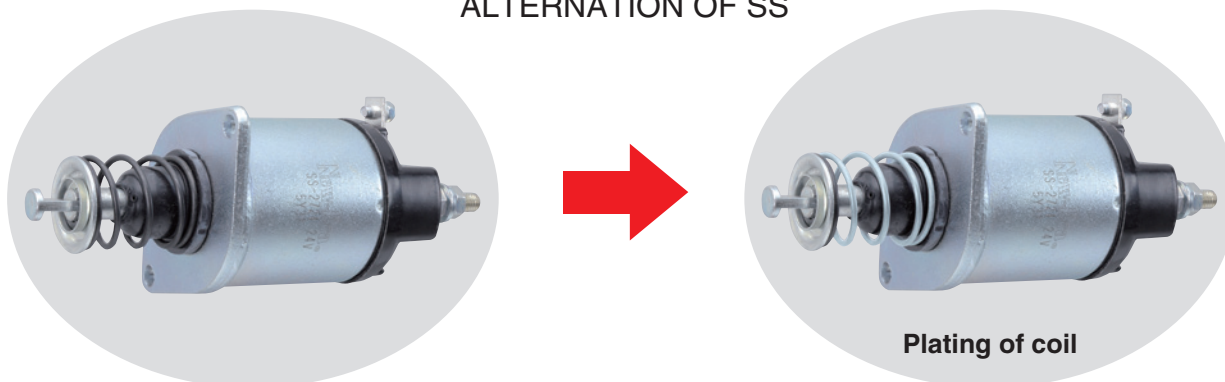

NEW PRODUCTS NP-244

New-Era No.	Ref. No.	Application	On Sale
SS-1551 24V  	STARTER 24V 5.5kw 2-057-241-7 (M009T62173)	VOLVO TRUCK FH12,FM12 (D12,D13) '98~	DEC.'16

INFORMATION

SIZE: 420 x 594 (mm)

<http://www.newera.co.jp/>

INFORMATION

ALTERNATION OF SS

SS-2713, 2714, 2715, 2716, 2717, 2718
 SS-2719, 2720, 2721, 2722, 2723, 2724
 SS-2725, 2726, 2727, 2728, 2729, 2730

CORRECTION

<p>MIC-H3064</p>  <p>114.5mm</p> <p>φ22.5mm</p>	<p>22448-31U05 22448-31U06 22448-31U15 22448-31U16</p>  <p>20PCS./CARTON CARTON SIZE: 38×40×17cm (0.02584m³) G/W:6.0kg</p>	<p>HONDA</p> <p>ACURA</p>	<p>MIC-H3064</p>  <p>114.5mm</p> <p>φ22.5mm</p>	<p>30520-R70-S01 30520-R70-A01</p>  <p>20PCS./CARTON CARTON SIZE: 38×40×17cm (0.02584m³) G/W:6.0kg</p>	<p>HONDA</p> <p>ACURA</p>
--	---	---	---	---	---

Ref : Communication Site No.439(August. 2016)

DISCONTINUED PRODUCTS (VOLTAGE REGULATOR)

AVR-204	AVR-511	AVR-555
AVR-562	AVR-569	AVR-570
AVR-574	AVR-578	AVR-580
AVR-714	AVR-952	