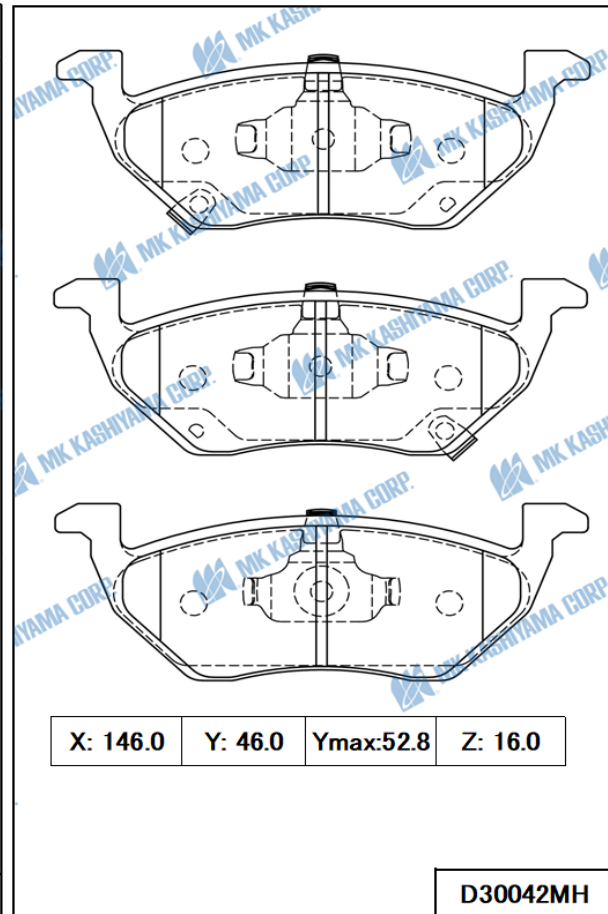

MK ITEM / INTERCHANGE NEWS

MARCH New Item Drawing Information

Valuable Information

■ Newly start Products with SHIM (Existing MK Item)

MK No.	Origin	Quotation Month
D11133MH	Made in Indonesia	March, 2024