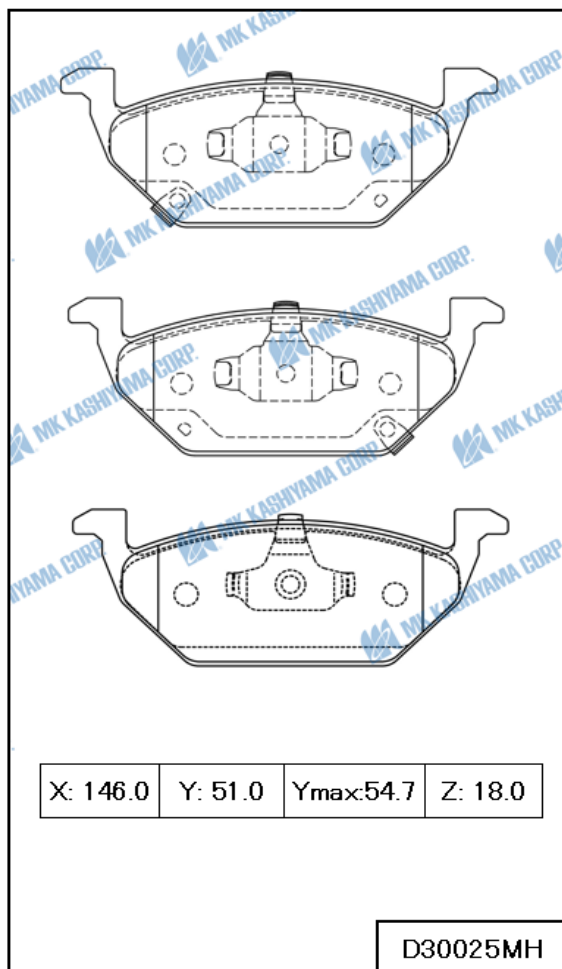

MK ITEM / INTERCHANGE NEWS

MARCH New Item Information

■ BRAKE PAD

MK No.	Position	Application	Quotation Month
D30025MH Made in Indonesia	Front	MG 5 1500cc 2020- <EUR,GEN> MG GT 1500cc 2020- <EUR,GEN>	March,2024
D30028MH Made in Indonesia FMSI D2291	Rear	MG 5 1500cc 2020- <EUR,GEN> MG GT 1500cc 2020- <EUR,GEN>	March,2024
D30034H Made in Indonesia FMSI D2108	Rear	MG 6 1800cc,1900cc 2012-2016 <EUR,GEN>	March,2024
D30042MH Made in Indonesia FMSI D2030	Front	MG GT 1400cc,1500cc 2014-2019 <EUR,GEN>	March,2024

MARCH New Item Drawing Information