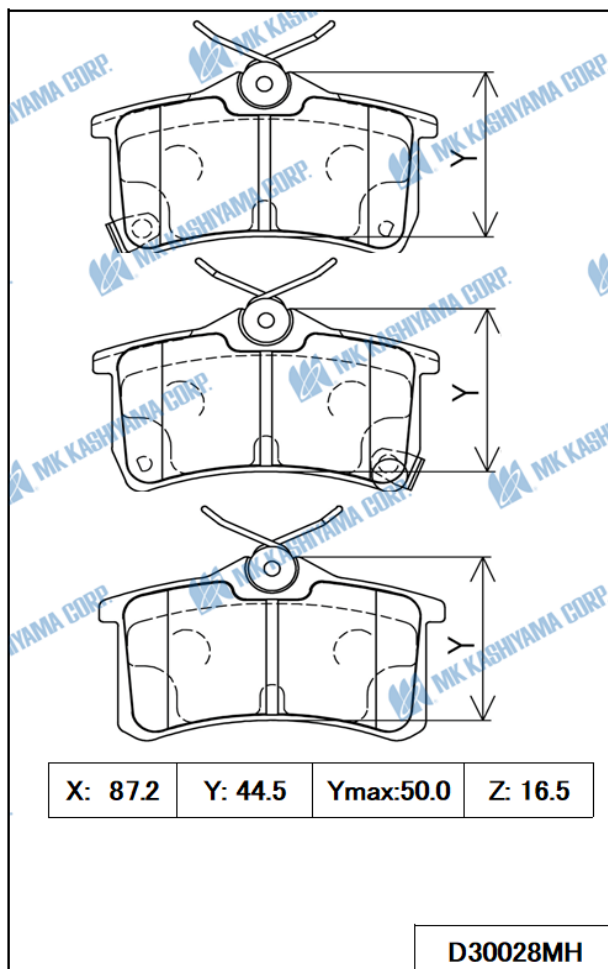

MK ITEM / INTERCHANGE NEWS

MARCH New Item Information

■ BRAKE PAD

MK No.	Position	Application	Quotation Month
D30025MH Made in Indonesia	Front	MG 5 1500cc 2020- <EUR,GEN> MG GT 1500cc 2020- <EUR,GEN>	March,2024
D30028MH Made in Indonesia FMSI D2291	Rear	MG 5 1500cc 2020- <EUR,GEN> MG GT 1500cc 2020- <EUR,GEN>	March,2024
D30034H Made in Indonesia FMSI D2108	Rear	MG 6 1800cc,1900cc 2012-2016 <EUR,GEN>	March,2024
D30042MH Made in Indonesia FMSI D2030	Front	MG GT 1400cc,1500cc 2014-2019 <EUR,GEN>	March,2024

MARCH New Item Drawing Information