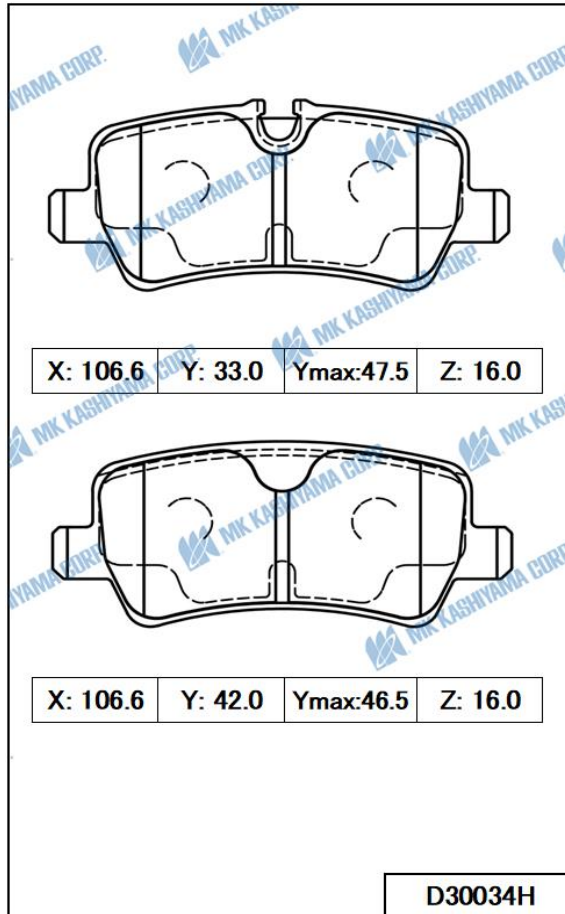

MK ITEM / INTERCHANGE NEWS

MARCH New Item Drawing Information

Valuable Information

■ Newly start Products with SHIM (Existing MK Item)

MK No.	Origin	Quotation Month
D11133MH	Made in Indonesia	March, 2024