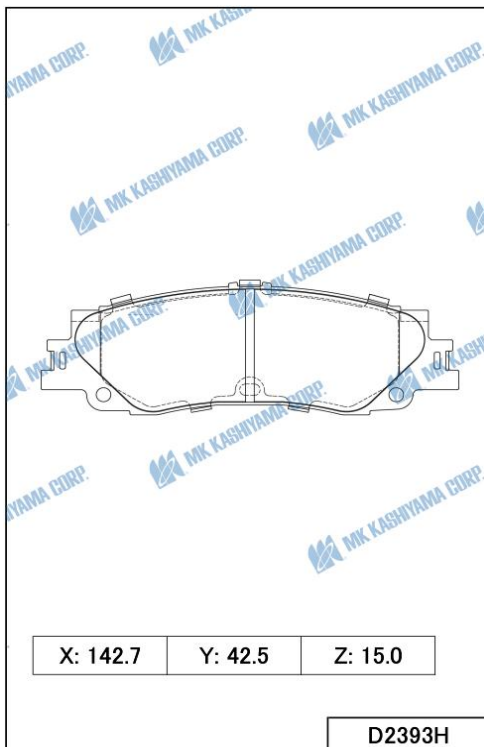

MK ITEM / INTERCHANGE NEWS

July New Item Information

■ BRAKE PAD

MK No.	Position	Application	Quotation Month
D2393H Made in Indonesia FMSI: D2439	Rear	Lexus LX VJA310 21.12- <EUR,USA,CAN,GCC,AUS> Toyota Tundra VXKA70,VXKH80 21.11- <USA,CAN> Toyota Land Cruiser FJA300,VJA300 21.04- <EUR,USA,CAN,GEN>	July, 2023

July New Item Drawing Information

■ BRAKE PAD

*No update information of Interterchange or SHIM production in this month MK NEWS.