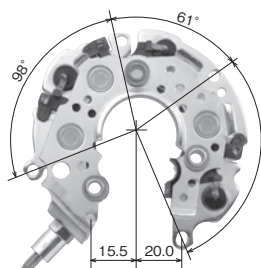

## NEW PRODUCTS NP-237

New-Era No.	Parts No.	Car Maker	Car Model	Model No.	Engine Model	Year	On Sale
<b>MIC-3052</b> 	27300-2E000	HYUNDAI	ELANTRA TUCSON			'11~'14	MAY.'15
		KIA	FORTE SOUL				
20PCS./CARTON CARTON SIZE: 38×40×17cm (0.02584m³) G/W:6.0kg							

## CORRECTION

D-099 AC12V 90A

D-099 AC12V 90A

D-900 AC12V

D-900 AC12V

Ref: Page 185 of a catalog (2014. 07)

<http://www.newera.co.jp/>