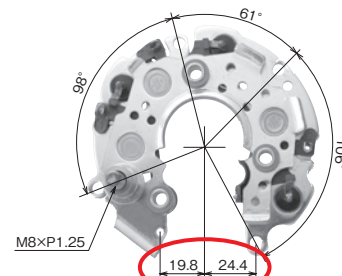

## NEW PRODUCTS NP-237

New-Era No.	Parts No.	Car Maker	Car Model	Model No.	Engine Model	Year	On Sale
<b>MIC-3052</b> 	27300-2E000	HYUNDAI	ELANTRA TUCSON			'11~'14	MAY.'15
		KIA	FORTE SOUL				
20PCS./CARTON CARTON SIZE: 38×40×17cm (0.02584m³) G/W:6.0kg							

## CORRECTION

D-099 AC12V 90A

D-099 AC12V 90A

D-900 AC12V

D-900 AC12V

Ref: Page 185 of a catalog (2014. 07)

<http://www.newera.co.jp/>