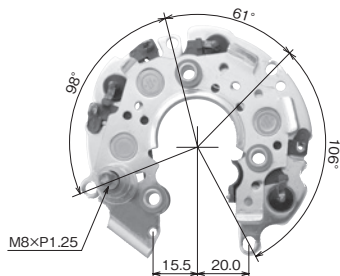

## NEW PRODUCTS NP-237

New-Era No.	Parts No.	Car Maker	Car Model	Model No.	Engine Model	Year	On Sale
<b>MIC-3052</b> 	27300-2E000	HYUNDAI	ELANTRA TUCSON			'11~'14	MAY.'15
		KIA	FORTE SOUL				
20PCS./CARTON CARTON SIZE: 38×40×17cm (0.02584m³) G/W:6.0kg							

## CORRECTION

D-099 AC12V 90A

D-099 AC12V 90A

D-900 AC12V

D-900 AC12V

Ref: Page 185 of a catalog (2014. 07)

<http://www.newera.co.jp/>