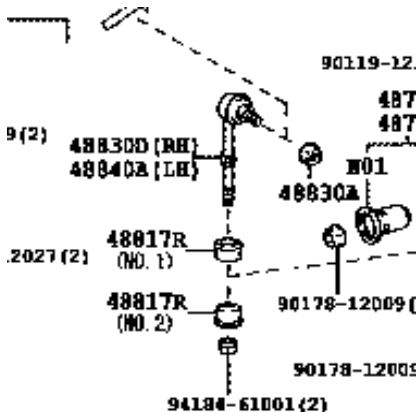

STK-TY2030 REAR STABILIZER CUSHION SET

48817R(No.1)	48817-12020G/42040/48010/12H01	Bush	1
48817R(No.2)	48817-12030G/42050/48020/12H01	Bush	1
	38 x 13.5 x 2	Washer	1
	38 x 11 x 2	Washer	1
	90148-61001	Nut	1