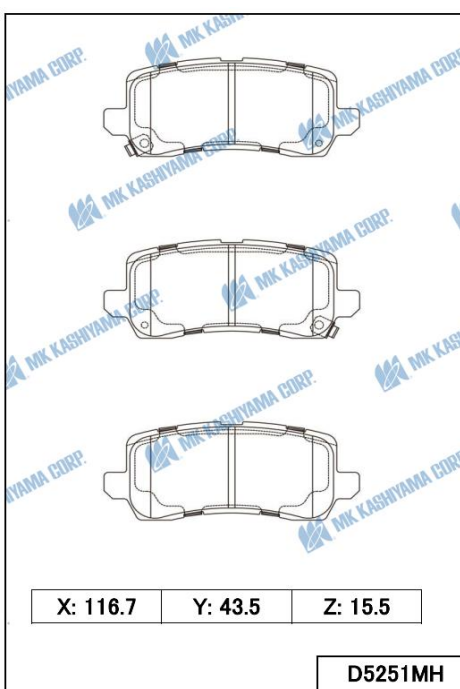

MK ITEM / INTERCHANGE NEWS

Date : February 4, 2020
No. 20 - 02

February New Item Information

BRAKE PAD

MK No.	Position	Application	Quotation Month
D11427MH Made in Indonesia FMSI No D1847	Front	HYUNDAI AVANTE 1600cc.15.08- <KOR> HYUNDAI ELANTRA 1600cc.15.10- <EUR,USA,CAN,GEN,ME,AUS> HYUNDAI TUCSON 2000cc.15.05- <EUR,USA,CAN,KOR,AUS,GEN,ME,IND> KIA SPORTAGE 2000cc.2400cc.15.12- <EUR,USA,KOR,AUS,GEN,ME>	February. 2020
D5251MH Made in Indonesia FMSI No D1698 D1954	Rear	ACURA MDX 3000cc.3500cc.2017-2018 <USA> ACURA RLX 3500cc.2014-2019 <USA> ACURA TLX 2400cc.3500cc.2015-2019 <USA> HONDA ODYSSEY 3500cc.2018-2019 <USA> HONDA LEGEND 2016-2017 <GEN,MYS,PHL,SGP,THA>	February. 2020

February New Item Drawing Information

BRAKE PAD

"Valuable information"

Interchange information (Existing MK item)

MK No.	Position	Application	Year
D11366MH	FRONT	HYUNDAI CRETA INDIA PLANT (1400cc,1600cc) <IND>	2016.10-
D11373MH	FRONT	KIA SPORTAGE SLOVAKIA PLANT (1600cc,2000cc) <EUR>	2018.06-
D11373MH	FRONT	KIA SPORTAGE SLOVAKIA PLANT (1600cc,2000cc) <EUR>	2018.06-
D11376MH	FRONT	HYUNDAI I20 INDIA PLANT (1200cc,1400cc) <IND>	2017.12-
D11376MH	FRONT	HYUNDAI VERNA (1400cc,1600cc) INDIA PLANT (IND,ME,GEN)	2017.07-
D20043H	FRONT	FORD TAURUS (3500cc) <USA>	2010
D20061H	FRONT	FORD FLEX (3500cc) <USA>	2009
D20061H	FRONT	FORD FLEX (3500cc) <USA>	2009-2012
D20061H	FRONT	FORD TAURUS (3500cc) <USA>	2010
D2253	FRONT	TOYOTA VIOS NSP150 (1300cc),NSP151 (1500cc) <CHN>	2013.11-
D2254M	REAR	TOYOTA COROLLA ZRE181 (1600cc),ZRE182 (1800cc) <CHN>	2015.10-
D2349	REAR	TOYOTA C-HR MAXA10 (2000cc) <CHN>	2018.08-
D2349	REAR	TOYOTA CAMRY ASV71 (2000cc) <CHN>	2017.12-
D2349	REAR	TOYOTA IZOA MAXA10 (2000cc) <CHN>	2018.07-
D6128M	FRONT	MITSUBISHI MONERO SPORT KR3W,KS3W (2500cc) <GEN>	2015.10-
D7060M	FRONT	SUBARU LEGACY (2500cc CVT) <EUR>	2014.08-
K11224	REAR	HYUNDAI VERNA (1400cc,1600cc) INDIA PLANT (IND,ME,GEN)	2017.07-