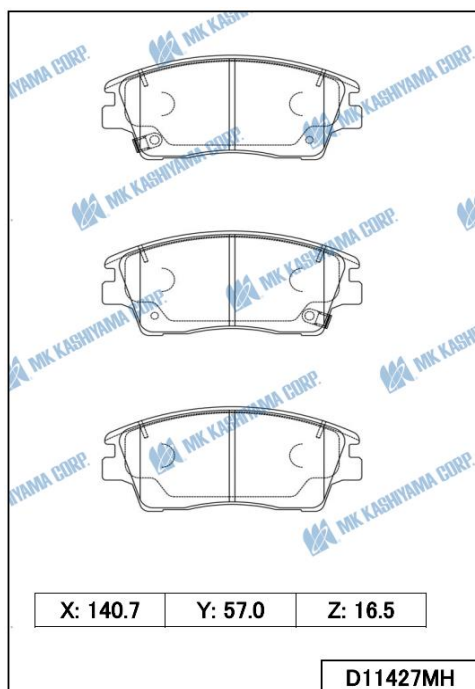

MK ITEM / INTERCHANGE NEWS

Date : February 4, 2020
No. 20 - 02

February New Item Information

BRAKE PAD

MK No.	Position	Application	Quotation Month
D11427MH Made in Indonesia FMSI No D1847	Front	HYUNDAI AVANTE 1600cc.15.08- <KOR> HYUNDAI ELANTRA 1600cc.15.10- <EUR,USA,CAN,GEN,ME,AUS> HYUNDAI TUCSON 2000cc.15.05- <EUR,USA,CAN,KOR,AUS,GEN,ME,IND> KIA SPORTAGE 2000cc.2400cc.15.12- <EUR,USA,KOR,AUS,GEN,ME>	February. 2020
D5251MH Made in Indonesia FMSI No D1698 D1954	Rear	ACURA MDX 3000cc.3500cc.2017-2018 <USA> ACURA RLX 3500cc.2014-2019 <USA> ACURA TLX 2400cc.3500cc.2015-2019 <USA> HONDA ODYSSEY 3500cc.2018-2019 <USA> HONDA LEGEND 2016-2017 <GEN,MYS,PHL,SGP,THA>	February. 2020

February New Item Drawing Information

BRAKE PAD

"Valuable information"

Interchange information (Existing MK item)

MK No.	Position	Application	Year
D11366MH	FRONT	HYUNDAI CRETA INDIA PLANT (1400cc,1600cc) <IND>	2016.10-
D11373MH	FRONT	KIA SPORTAGE SLOVAKIA PLANT (1600cc,2000cc) <EUR>	2018.06-
D11373MH	FRONT	KIA SPORTAGE SLOVAKIA PLANT (1600cc,2000cc) <EUR>	2018.06-
D11376MH	FRONT	HYUNDAI I20 INDIA PLANT (1200cc,1400cc) <IND>	2017.12-
D11376MH	FRONT	HYUNDAI VERNA (1400cc,1600cc) INDIA PLANT (IND,ME,GEN)	2017.07-
D20043H	FRONT	FORD TAURUS (3500cc) <USA>	2010
D20061H	FRONT	FORD FLEX (3500cc) <USA>	2009
D20061H	FRONT	FORD FLEX (3500cc) <USA>	2009-2012
D20061H	FRONT	FORD TAURUS (3500cc) <USA>	2010
D2253	FRONT	TOYOTA VIOS NSP150 (1300cc),NSP151 (1500cc) <CHN>	2013.11-
D2254M	REAR	TOYOTA COROLLA ZRE181 (1600cc),ZRE182 (1800cc) <CHN>	2015.10-
D2349	REAR	TOYOTA C-HR MAXA10 (2000cc) <CHN>	2018.08-
D2349	REAR	TOYOTA CAMRY ASV71 (2000cc) <CHN>	2017.12-
D2349	REAR	TOYOTA IZOA MAXA10 (2000cc) <CHN>	2018.07-
D6128M	FRONT	MITSUBISHI MONERO SPORT KR3W,KS3W (2500cc) <GEN>	2015.10-
D7060M	FRONT	SUBARU LEGACY (2500cc CVT) <EUR>	2014.08-
K11224	REAR	HYUNDAI VERNA (1400cc,1600cc) INDIA PLANT (IND,ME,GEN)	2017.07-