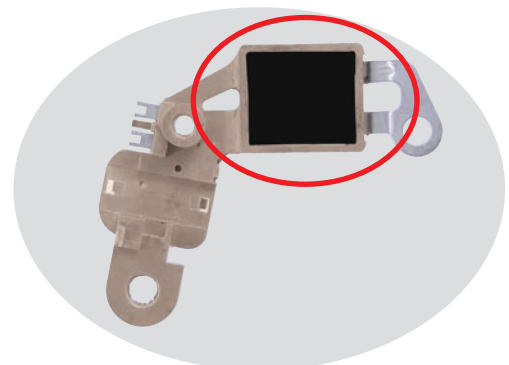

## NEW PRODUCTS NP-278

Illustration	Ref. No.	Application	On Sale
<b>IVR-996 24V</b>  	ME753319 (A866X54172)  <b>ALTERNATOR</b> <b>24V 40A</b> ME222848 (A003TR5193ZT)  <b>24V 50A</b> ME192607 (A003TR5288ZT) ME223933 (A003TR5381AT) ME225011 (A003TR5381BT) ME224954 (A003TR5493ZT)	<b>MITSUBISHI</b> CANTER FE70B,71B,72B,73B,74B, (4M42) '03~ FE82B,84B FF73C,82C,83C (4D34(CNG)) '03~ FE73C,82C,83C (4D34(LPG)) '03~ FE70D,71D,72D,73D,74D,78D (4M50) '03~ FE82D,83D,84D,88D FF83D (4M50) '03~ FG70D,72D,73D,82D,83D,88D (4M50) '03~  ROSA BE63D,64D (4M50) '04~ BG64D (4M50) '04~	<b>JUN.'20</b>
			100PCS./CARTON CARTON SIZE:56×33×43cm(0.0795m³) G/W: 13.0kg

## INFORMATION

(ALTERNATION OF IVR-520)

REAR COVER

FILLING

<http://www.newera.co.jp/>

# NEW PRODUCTS

New-Era No.	Ref. No.	Car Maker	Car Model	Model No.	Engine Model	Model Year	On Sale
<b>NCS-X001</b>    50PCS./CARTON CARTON SIZE: 44×44×15cm(0.0290m <sup>3</sup> ) G/W:5.0kg	96183235	<b>DAEWOO</b>	LANOS NUBIRA		(1.3L, 1.5L, 1.6L) (1.6L)	'97~ '97~	JUN.'20
		<b>CRANK SHAFT POSITION SENSOR for KOREAN CAR</b>					
<b>NCS-X002</b>    100PCS./CARTON CARTON SIZE: 41×24×51cm(0.0502m <sup>3</sup> ) G/W:6.0kg	39180-22600	<b>HYUNDAI</b>	ACCENT		(1.6L)	'00~'11	JUN.'20
		<b>KIA</b>	RIO RIO5		(1.6L) (1.6L)	'06~'11 '06~'11	
		<b>DODGE</b>	ATTITUDE		(1.6L)	'06~'11	
		<b>CRANK SHAFT POSITION SENSOR for KOREAN CAR</b>					