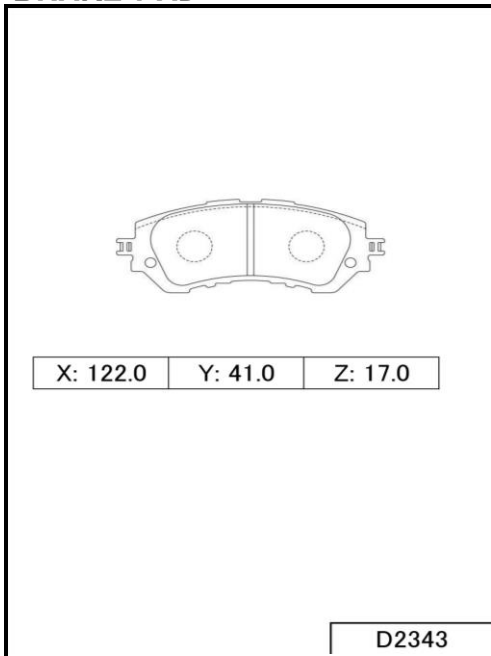

JANUARY NEW Item Information

BRAKE PAD

MK No.	Application	Releasing Month (accepting order)	Quotation Month
D2343 Made in Indonesia	YARIS NCP150, NCP151 13.04-	JANUARY' 15	JANUARY' 15
	VIOS NCP150, NCP151 13.04-		

JANUARY NEW Item Drawing Information

BRAKE PAD

Next coming up information

MK No.	MK No.
D3163M Made in Indonesia FMSI No. D1728	K9996 Made in Japan/Indonesia
D5223M Made in Japan	K1289 Made in Japan
D6154M Made in Japan	FMSI No. S1020
D11074 D11074H Made in Indonesia	
D11340M D11340MH Made in Indonesia