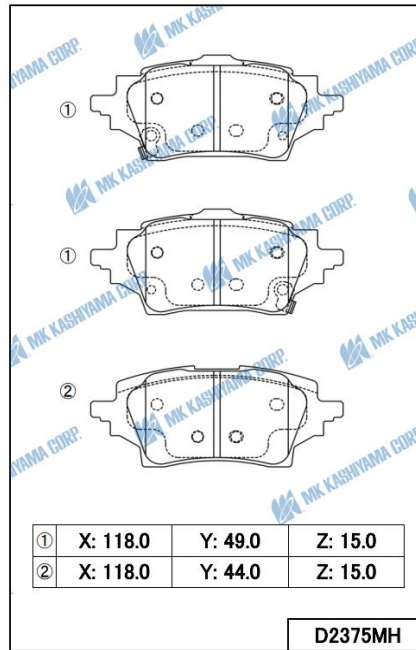

MK KASHIYAMA CORP.

MK ITEM / INTERCHANGE NEWS

Valuable Information

■ Newly start Products with SHIM (Existing MK Item)

MK No.	Origin	Quotation Month
D11095MH	Made in Indonesia	May. 2021
D11220MH	Made in Indonesia	May. 2021
D1142MH	Made in Indonesia	May. 2021

MK No.	Origin	Quotation Month
D1193H	Made in Indonesia	May. 2021
D1312H	Made in Indonesia	May. 2021
D2275H	Made in Indonesia	May. 2021

■ Interchange Information (Existing MK Item)

MK No.	Position	Application	Year
D1355M	Front	NISSAN NAVARA D23F (250cc) <CHN>	2017.04-
D9066M	Rear	NISSAN SUNNY N17Z (100cc) <CHN>	2010.12-
D9035M	Front	SUZUKI AERIO (5DOOR) RH415 <IDN>	-
D9035M	Front	SUZUKI AERIO (5DOOR) RH415 <IDN>	-
D2361M	Front	SUZUKI CARRY AEV415W (1500cc PETROL) <IDN>	-
K9958	Rear	SUZUKI ESCUDO SE416 <GEN>	-
D0051M	Front	SUZUKI BALENO A1K414 (1400cc PETROL) <IDN>	-
D1241MH	Front	SUZUKI BALENO <IDN>	-
D5056MH	Rear	SUZUKI BALENO <IDN>	-
D1286M	Rear	SUZUKI GRAD VITARA JB424W <IDN>	-
D9027	Front	SUZUKI KARIMUN ESTILO RK410 <IDN>	-
K9992	Rear	SUZUKI KARIMUN ESTILO RK410 <IDN>	-
D9039M	Front	SUZUKI SOLASH ASE312 <IDN>	-
K9969	Rear	SUZUKI WIFT RS415 <IDN>	-
D1316MH	Front	SUZUKI SX4 S-CROSS AKN415 <IDN>	-
D2360	Front	TOYOTA COROLLA CROSS ZSG10 (1800cc) <GEN,THA,GCC,IDN>	2020.07-