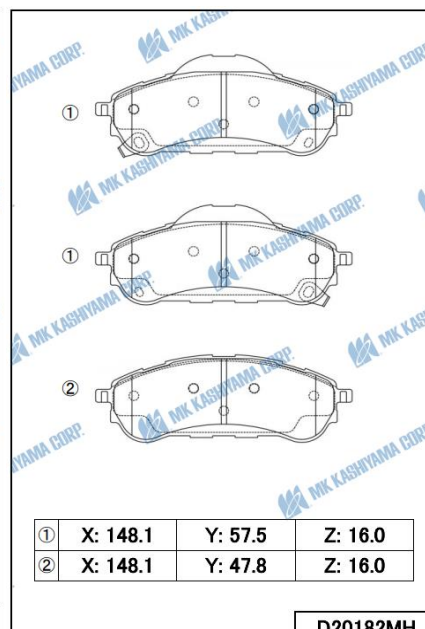

MK KASHIYAMA CORP.

MK ITEM / INTERCHANGE NEWS

May New Item Information

■ BRAKE PAD

MK No.	Position	Application	Quotation Month
D11466MH Made in Indonesia	Rear	Hyundai SANTA FE (2000cc, 2200cc, 2400cc,3500cc) 18.04- <EUR/GEN/ME>	May. 2021
D20182MH Made in Indonesia FMSI No: D2080	Rear	Ford EVEREST (2200cc,3200cc) 2015- <VNM>	May. 2021
D20218H Made in Indonesia	Rear	Ford TOURNEO (2300cc 4WD) 2006-2014 <EUR> Ford TRANSIT (2300cc 4WD) 2006-2014 <EUR>	May. 2021
D20221H Made in Indonesia FMSI No: D1786	Rear	Ford TOURNEO CUSTOM (2000cc,2200cc) 2012- <EUR> Ford TOURNEO CUSTOM (1000cc PHEV) 2018- <EUR> Ford TRANSIT (2000cc,2200cc) 2014- <EUR> Ford TRANSIT CUSTOM (2000cc,2200cc) 2012- <EUR> Ford TRANSIT CUSTOM (1000cc PHEV) 2018- <EUR>	May. 2021
D2375MH Made in Indonesia FMSI No: D2202	Rear	Toyota C-HR (1200cc,1800cc,2000cc) 18.05- <EUR/USA/CAN/GEN>	May. 2021
D3182M Made in Indonesia Made in Japan FMSI No: D2218	Front	Mazda 3 FASTBACK (1500cc,2000cc) 19.05- <JPN> Mazda 3 SEDAN (1500cc,1800cc,2000cc) 19.05- <JPN>	May. 2021

May New Item Drawing Information

■ BRAKE PAD