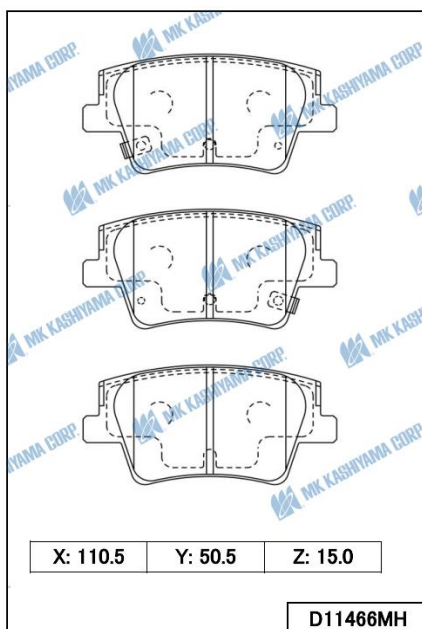

MK KASHIYAMA CORP.

MK ITEM / INTERCHANGE NEWS

May New Item Information

■ BRAKE PAD

MK No.	Position	Application	Quotation Month
D11466MH Made in Indonesia	Rear	Hyundai SANTA FE (2000cc, 2200cc, 2400cc,3500cc) 18.04- <EUR/GEN/ME>	May. 2021
D20182MH Made in Indonesia FMSI No: D2080	Rear	Ford EVEREST (2200cc,3200cc) 2015- <VNM>	May. 2021
D20218H Made in Indonesia	Rear	Ford TOURNEO (2300cc 4WD) 2006-2014 <EUR> Ford TRANSIT (2300cc 4WD) 2006-2014 <EUR>	May. 2021
D20221H Made in Indonesia FMSI No: D1786	Rear	Ford TOURNEO CUSTOM (2000cc,2200cc) 2012- <EUR> Ford TOURNEO CUSTOM (1000cc PHEV) 2018- <EUR> Ford TRANSIT (2000cc,2200cc) 2014- <EUR> Ford TRANSIT CUSTOM (2000cc,2200cc) 2012- <EUR> Ford TRANSIT CUSTOM (1000cc PHEV) 2018- <EUR>	May. 2021
D2375MH Made in Indonesia FMSI No: D2202	Rear	Toyota C-HR (1200cc,1800cc,2000cc) 18.05- <EUR/USA/CAN/GEN>	May. 2021
D3182M Made in Indonesia Made in Japan FMSI No: D2218	Front	Mazda 3 FASTBACK (1500cc,2000cc) 19.05- <JPN> Mazda 3 SEDAN (1500cc,1800cc,2000cc) 19.05- <JPN>	May. 2021

May New Item Drawing Information

■ BRAKE PAD