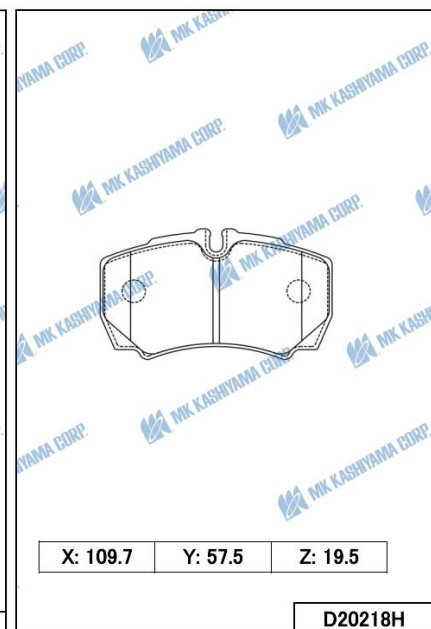

MK KASHIYAMA CORP.

MK ITEM / INTERCHANGE NEWS

May New Item Information

■ BRAKE PAD

MK No.	Position	Application	Quotation Month
D11466MH Made in Indonesia	Rear	Hyundai SANTA FE (2000cc, 2200cc, 2400cc,3500cc) 18.04- <EUR/GEN/ME>	May. 2021
D20182MH Made in Indonesia FMSI No: D2080	Rear	Ford EVEREST (2200cc,3200cc) 2015- <VNM>	May. 2021
D20218H Made in Indonesia	Rear	Ford TOURNEO (2300cc 4WD) 2006-2014 <EUR> Ford TRANSIT (2300cc 4WD) 2006-2014 <EUR>	May. 2021
D20221H Made in Indonesia FMSI No: D1786	Rear	Ford TOURNEO CUSTOM (2000cc,2200cc) 2012- <EUR> Ford TOURNEO CUSTOM (1000cc PHEV) 2018- <EUR> Ford TRANSIT (2000cc,2200cc) 2014- <EUR> Ford TRANSIT CUSTOM (2000cc,2200cc) 2012- <EUR> Ford TRANSIT CUSTOM (1000cc PHEV) 2018- <EUR>	May. 2021
D2375MH Made in Indonesia FMSI No: D2202	Rear	Toyota C-HR (1200cc,1800cc,2000cc) 18.05- <EUR/USA/CAN/GEN>	May. 2021
D3182M Made in Indonesia Made in Japan FMSI No: D2218	Front	Mazda 3 FASTBACK (1500cc,2000cc) 19.05- <JPN> Mazda 3 SEDAN (1500cc,1800cc,2000cc) 19.05- <JPN>	May. 2021

May New Item Drawing Information

■ BRAKE PAD