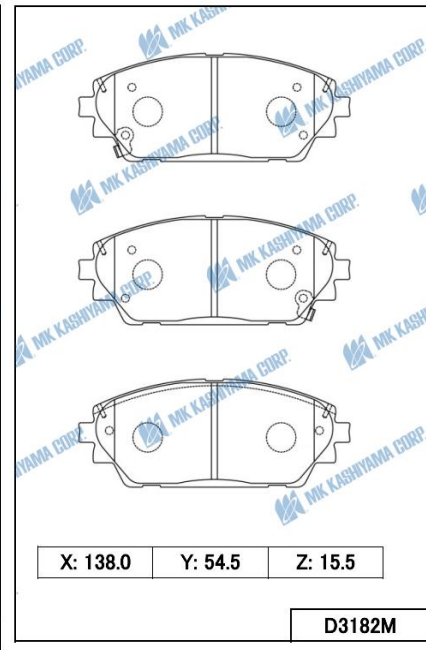

MK KASHIYAMA CORP.

MK ITEM / INTERCHANGE NEWS

Valuable Information

■ Newly start Products with SHIM (Existing MK Item)

MK No.	Origin	Quotation Month
D11095MH	Made in Indonesia	May. 2021
D11220MH	Made in Indonesia	May. 2021
D1142MH	Made in Indonesia	May. 2021

MK No.	Origin	Quotation Month
D1193H	Made in Indonesia	May. 2021
D1312H	Made in Indonesia	May. 2021
D2275H	Made in Indonesia	May. 2021

■ Interchange Information (Existing MK Item)

MK No.	Position	Application	Year
D1355M	Front	NISSAN NAVARA D23F (250cc) <CHN>	2017.04-
D9066M	Rear	NISSAN SUNNY N17Z (100cc) <CHN>	2010.12-
D9035M	Front	SUZUKI AERIO (5DOOR) RH415 <IDN>	-
D9035M	Front	SUZUKI AERIO (5DOOR) RH415 <IDN>	-
D2361M	Front	SUZUKI CARRY AEV415W (1500cc PETROL) <IDN>	-
K9958	Rear	SUZUKI ESCUDO SE416 <GEN>	-
D0051M	Front	SUZUKI BALENO A1K414 (1400cc PETROL) <IDN>	-
D1241MH	Front	SUZUKI BALENO <IDN>	-
D5056MH	Rear	SUZUKI BALENO <IDN>	-
D1286M	Rear	SUZUKI GRAD VITARA JB424W <IDN>	-
D9027	Front	SUZUKI KARIMUN ESTILO RK410 <IDN>	-
K9992	Rear	SUZUKI KARIMUN ESTILO RK410 <IDN>	-
D9039M	Front	SUZUKI SOLASH ASE312 <IDN>	-
K9969	Rear	SUZUKI WIFT RS415 <IDN>	-
D1316MH	Front	SUZUKI SX4 S-CROSS AKN415 <IDN>	-
D2360	Front	TOYOTA COROLLA CROSS ZSG10 (1800cc) <GEN,THA,GCC,IDN>	2020.07-