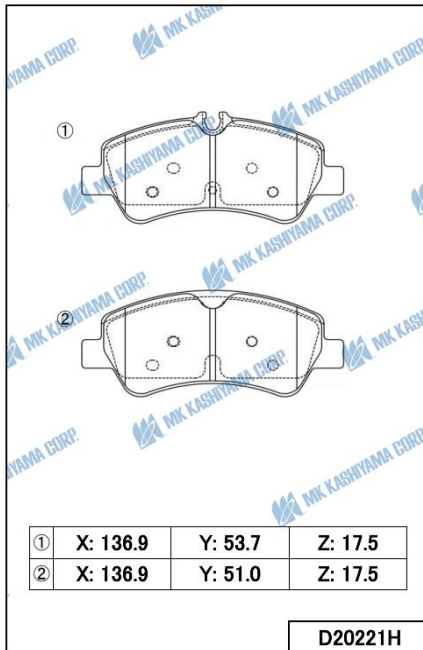

MK KASHIYAMA CORP.

MK ITEM / INTERCHANGE NEWS

Valuable Information

■ Newly start Products with SHIM (Existing MK Item)

MK No.	Origin	Quotation Month
D11095MH	Made in Indonesia	May. 2021
D11220MH	Made in Indonesia	May. 2021
D1142MH	Made in Indonesia	May. 2021

MK No.	Origin	Quotation Month
D1193H	Made in Indonesia	May. 2021
D1312H	Made in Indonesia	May. 2021
D2275H	Made in Indonesia	May. 2021

■ Interchange Information (Existing MK Item)

MK No.	Position	Application	Year
D1355M	Front	NISSAN NAVARA D23F (250cc) <CHN>	2017.04-
D9066M	Rear	NISSAN SUNNY N17Z (100cc) <CHN>	2010.12-
D9035M	Front	SUZUKI AERIO (5DOOR) RH415 <IDN>	-
D9035M	Front	SUZUKI AERIO (5DOOR) RH415 <IDN>	-
D2361M	Front	SUZUKI CARRY AEV415W (1500cc PETROL) <IDN>	-
K9958	Rear	SUZUKI ESCUDO SE416 <GEN>	-
D0051M	Front	SUZUKI BALENO A1K414 (1400cc PETROL) <IDN>	-
D1241MH	Front	SUZUKI BALENO <IDN>	-
D5056MH	Rear	SUZUKI BALENO <IDN>	-
D1286M	Rear	SUZUKI GRAD VITARA JB424W <IDN>	-
D9027	Front	SUZUKI KARIMUN ESTILO RK410 <IDN>	-
K9992	Rear	SUZUKI KARIMUN ESTILO RK410 <IDN>	-
D9039M	Front	SUZUKI SOLASH ASE312 <IDN>	-
K9969	Rear	SUZUKI WIFT RS415 <IDN>	-
D1316MH	Front	SUZUKI SX4 S-CROSS AKN415 <IDN>	-
D2360	Front	TOYOTA COROLLA CROSS ZSG10 (1800cc) <GEN,THA,GCC,IDN>	2020.07-