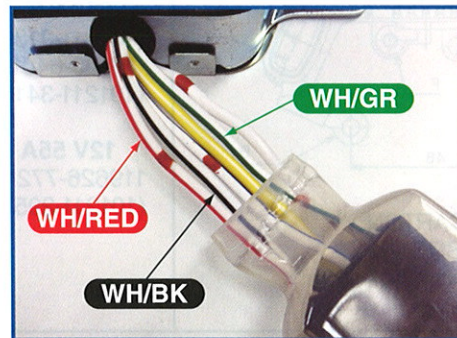

※CONTINUED : SS-1754 / SS-1758 / SS-1781

<http://www.newera.co.jp/>

## ALTERNATION OF LEAD WIRE'S THICKNESS (AVR-512 / AVR-580 / AVR-593)

EACH SIZE 0.5mm<sup>2</sup>

EACH SIZE 1.25mm<sup>2</sup>