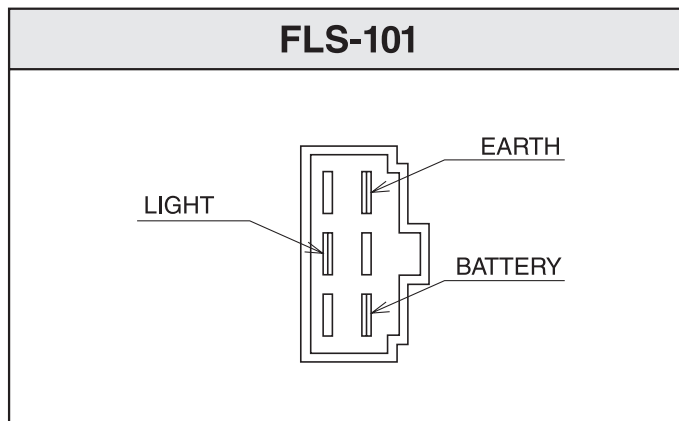

NEW PRODUCTS

Illustration	Ref. No.	Application	On Sale
FLS-106 24V 200PCS./CARTON CARTON SIZE: 53×28×40cm(0.05936m³) G/W:16.0kg	1-83470035-0 (066500-0682)	INDICATOR RELAY (FLASHER RELAY) ISUZU ELF NKR,NKS,NPR,NPS	JUL.'15

DRAWING

CORRECTION OF CARTON SIZE

New-Era No.	QTY.	CARTON SIZE	G/W
MIC-3012	10PCS.	44×23×21cm (0.02125m³)	5.0kg
MIC-3021	20PCS.	38×40×17cm (0.02584m³)	6.0kg
MIC-3028	10PCS.	44×23×21cm (0.02125m³)	5.0kg
MIC-3029	10PCS.	45×22×18cm (0.01782m³)	4.0kg