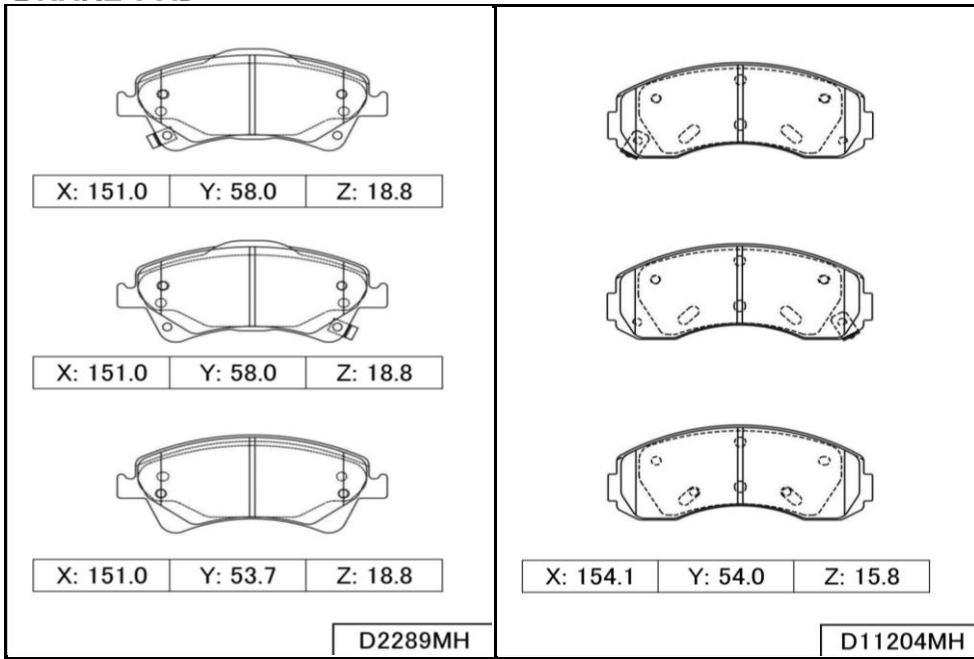

JANUARY NEW Item Drawing Information

BRAKE PAD

NEW Regulation 90 approval Item (for EU market)

MK No.	Application	Approval No.
D11358MH	HYUNDAI I10 2013.09-	E1 90R-02A0014/0036

"Valuable information" ***Interchange information (Existing MK item)***