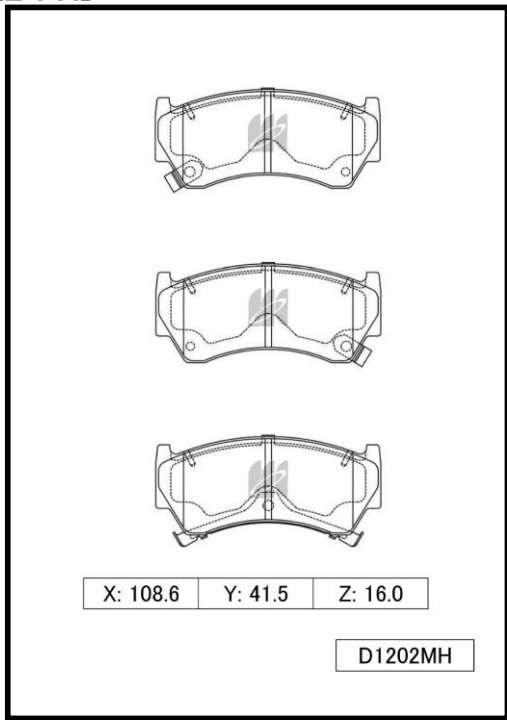

JUNE New Item Drawing Information

BRAKE PAD