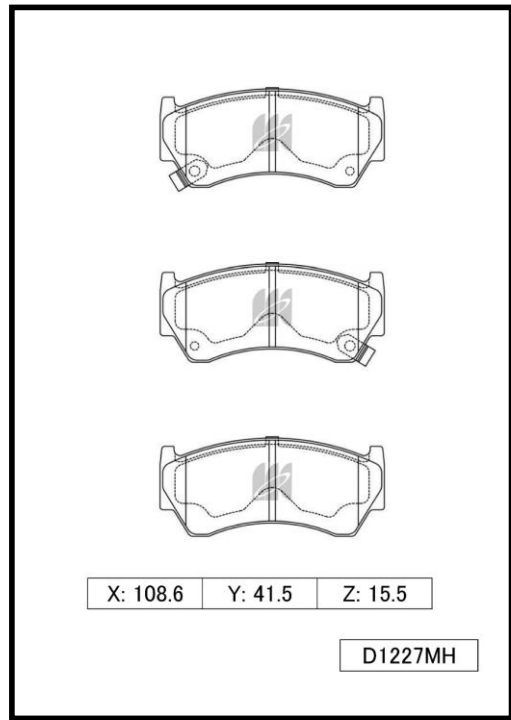

JUNE New Item Drawing Information

BRAKE PAD