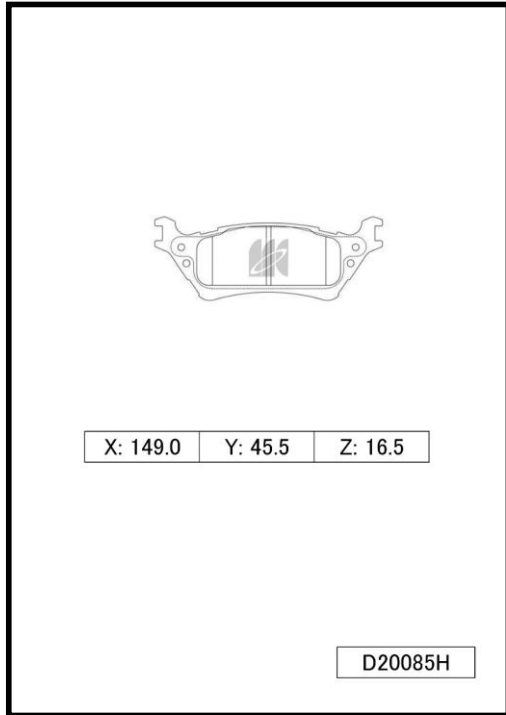

JUNE New Item Drawing Information

BRAKE PAD

"Valuable information" Interchange information (Existing MK item)

MK No.	Application	Year
D2278MH	TOYOTA SEQUOIA UCK60 (4700cc) ,UPK60 (4600cc) ,USK60 (5700cc) <USA,CAN>	2017.08-
D2281	TOYOTA SEQUOIA UCK60 (4700cc) ,UPK60 (4600cc) ,USK60 (5700cc) <USA,CAN>	2017.08-
D2281	TOYOTA TUNDRA GSK50,UCK50,UCK51 <USA,CAN>	2017.08-
D2289MH	TOYOTA AVENSIS WWT270 (1600cc) ,ZRT271 (1800cc) ,ZRT272 (2000cc) <EUR>	2017.06-
D2289MH	TOYOTA AVENSIS WWT271 (2000cc) <EUR>	2017.06-
D2289MH	TOYOTA VERSO ZGR20 (1600cc) ,ZGR21 (1800cc) ,WAR20 (1600cc) <EUR>	2017.06-
D2296MH	TOYOTA AVENSIS WWT270 (1600cc) ,ZRT271 (1800cc) ,ZRT272 (2000cc) <EUR>	2017.06-
D5168M	HONDA FIT EX,EX-L,EX-LN (1500cc) <USA>	2018
D5229M	ACURA MDX ADV,BASE,TECH (3500cc) <USA>	2017
D6100	MITSUBISHI MIRAGE A03A (1200c) <USA,CAN>	2016.01-
D6100	MITSUBISHI MIRAGE G4 A13A (1200c) <USA,CAN>	2016.03-
D7060M	SUBARU WRX BASE,LIMITED (2000cc) <USA>	2018
D7078M	SUBARU WRX LIMITED EYESIGHT (2000cc) <USA>	2018
D7081M	SUBARU IMPREZA BASE,PREMIUM (2000cc) <USA>	2017
K3431	TOYOTA YARIS R DB7 (1500cc) ,DD1 (1500cc) <USA,CAN>	2015.06-
K3431	TOYOTA YARIS R DB7 (1500cc) ,DD1 (1500cc) <PRI>	2015.06-
K3431	TOYOTA SCION IA DB7 (1500cc) ,DD1 (1500cc) <USA,CAN>	2015.06-2016.08
K3431	TOYOTA YARIS IA DB7P (1500cc) ,DD1B (1500cc) ,DM0S (1500cc) <USA>	2016.08-
K3431	TOYOTA YARIS R DD1C (1500cc) ,DD1D (1500cc) <MEX>	2015.08-
K3431	TOYOTA YARIS R DMOV (1500cc) ,DMOW (1500cc) <MEX>	2017.08-
K3431	TOYOTA YARIS SEDAN DB7P (1500cc) ,DD1B (1500cc) ,DMOS (1500cc) <CAN>	2016.08-