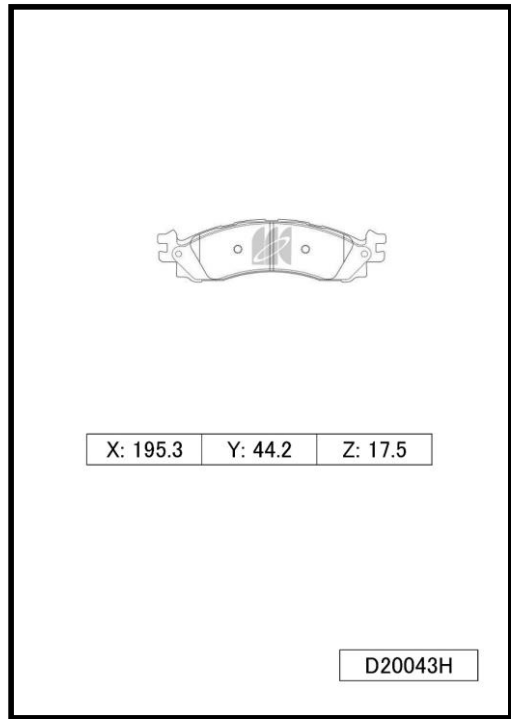

JUNE New Item Drawing Information

BRAKE PAD