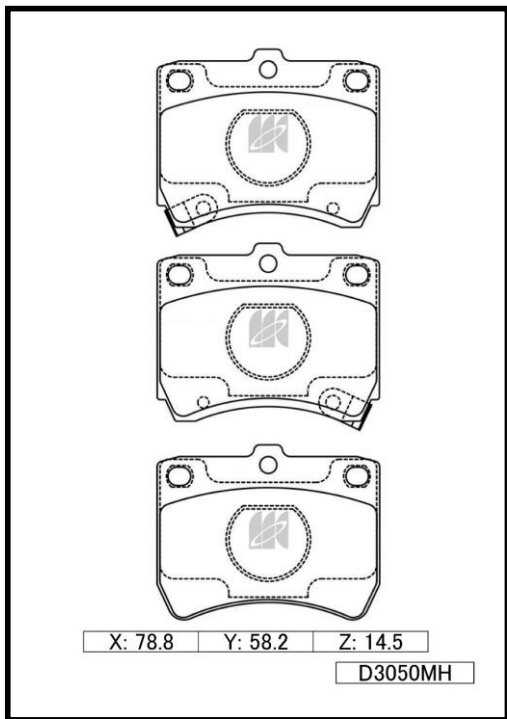

JUNE New Item Drawing Information

BRAKE PAD