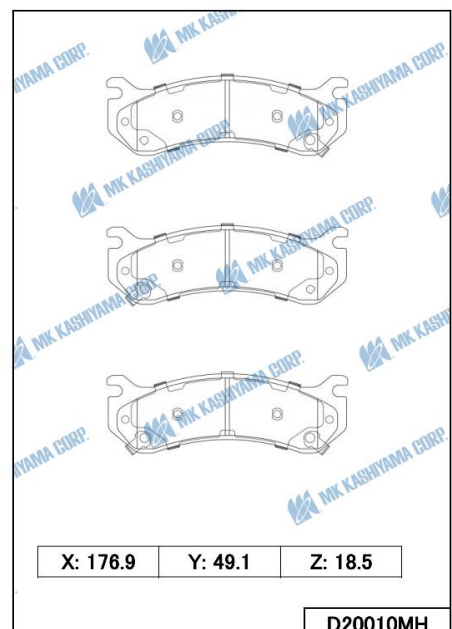

BRAKE SHOE

K9012 Made in Indonesia	Rear	Suzuki CULTUS AVK310 (1000cc) 17.04- <PAK>	June. 2020
K9016 Made in Japan	Rear	Suzuki CARRY DA16T (660cc) 17.11- <JPN> Nissan NT100 CLIPPER DR16T (660cc) 17.11- <JPN> Mazda SCRUM DG16T (660cc) 17.11- <JPN> Mitsubishi MINICAR TRUCK DS16T (660cc) 17.11- <JPN>	June. 2020

June New Item Drawing Information

BRAKE PAD