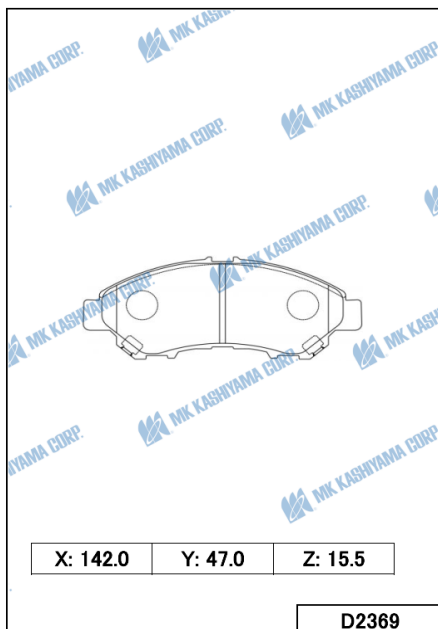

BRAKE SHOE

K9012 Made in Indonesia	Rear	Suzuki CULTUS AVK310 (1000cc) 17.04- <PAK>	June. 2020
K9016 Made in Japan	Rear	Suzuki CARRY DA16T (660cc) 17.11- <JPN> Nissan NT100 CLIPPER DR16T (660cc) 17.11- <JPN> Mazda SCRUM DG16T (660cc) 17.11- <JPN> Mitsubishi MINICAR TRUCK DS16T (660cc) 17.11- <JPN>	June. 2020

June New Item Drawing Information

BRAKE PAD