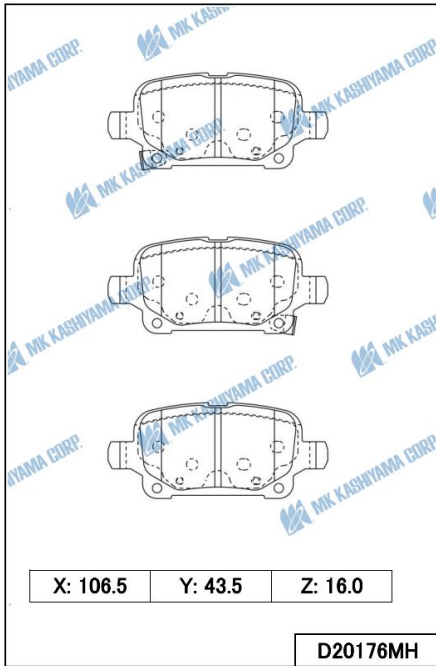

June New Item Drawing Information

BRAKE PAD

MK ITEM / INTERCHANGE NEWS

Date : June 10, 2020
No. 20 - 06

June New Item Drawing Information
BRAKE SHOE

"Valuable information"
Interchange information (Existing MK item)

MK No.	Position	Application	Year
D30015	Front	Renault Logan I Sedan <EUR>	2007-2012
D5198M	Front	HONDA CIVIC 4DOOR (1800cc,2000cc) <MAR>	2011
D1286M	Rear	NISSAN ALTIMA L33 (2500cc) <EUR-LHD>	2018.03-
D1286M	Rear	NISSAN ALTIMA L34 (2500cc) <EUR-LHD>	2019.03-
D1286M	Rear	NISSAN MAXIMA A36 (3500cc) <EUR-LHD>	2018.11-
D1278H	Rear	NISSAN NV300 X82 (1600cc) <EUR>	2016.11-
D6106	Rear	DODGE CALIBER (1800cc,2000cc,2400cc) <USA>	2008-2009
D20130MH	Rear	CHRYSLER TOWN&COUNTRY (2800cc,3800cc,4000cc) <USA>	2008-2010
D20130MH	Rear	CHRYSLER TOWN&COUNTRY (3600cc) <USA>	2011