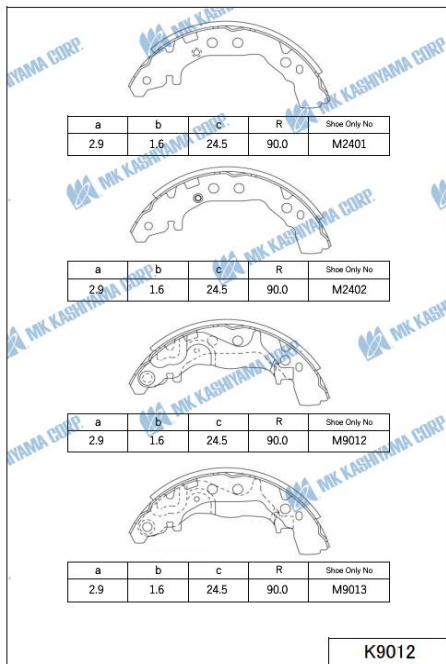

June New Item Drawing Information

BRAKE PAD

MK ITEM / INTERCHANGE NEWS

Date : June 10, 2020
No. 20 - 06

June New Item Drawing Information
BRAKE SHOE

"Valuable information"
Interchange information (Existing MK item)

MK No.	Position	Application	Year
D30015	Front	Renault Logan I Sedan <EUR>	2007-2012
D5198M	Front	HONDA CIVIC 4DOOR (1800cc,2000cc) <MAR>	2011
D1286M	Rear	NISSAN ALTIMA L33 (2500cc) <EUR-LHD>	2018.03-
D1286M	Rear	NISSAN ALTIMA L34 (2500cc) <EUR-LHD>	2019.03-
D1286M	Rear	NISSAN MAXIMA A36 (3500cc) <EUR-LHD>	2018.11-
D1278H	Rear	NISSAN NV300 X82 (1600cc) <EUR>	2016.11-
D6106	Rear	DODGE CALIBER (1800cc,2000cc,2400cc) <USA>	2008-2009
D20130MH	Rear	CHRYSLER TOWN&COUNTRY (2800cc,3800cc,4000cc) <USA>	2008-2010
D20130MH	Rear	CHRYSLER TOWN&COUNTRY (3600cc) <USA>	2011