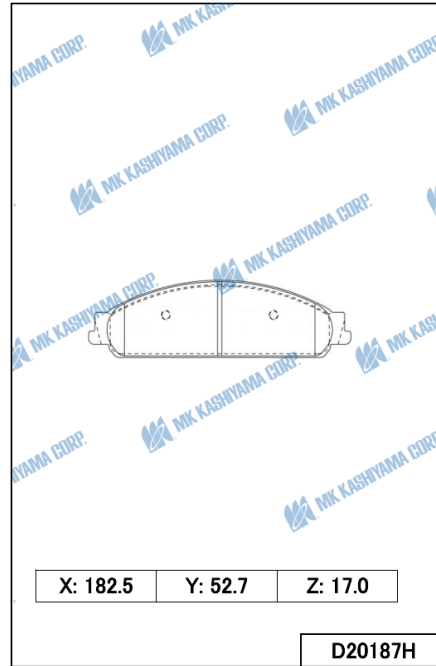

MK ITEM / INTERCHANGE NEWS

Date : June 10, 2020
No. 20 - 06