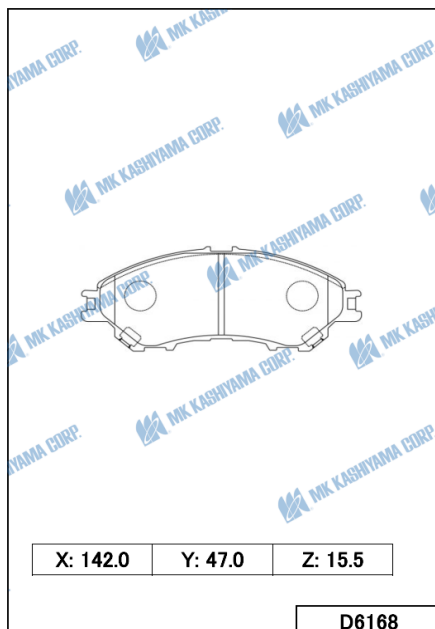

BRAKE SHOE

K9012 Made in Indonesia	Rear	Suzuki CULTUS AVK310 (1000cc) 17.04- <PAK>	June. 2020
K9016 Made in Japan	Rear	Suzuki CARRY DA16T (660cc) 17.11- <JPN> Nissan NT100 CLIPPER DR16T (660cc) 17.11- <JPN> Mazda SCRUM DG16T (660cc) 17.11- <JPN> Mitsubishi MINICAR TRUCK DS16T (660cc) 17.11- <JPN>	June. 2020

June New Item Drawing Information

BRAKE PAD