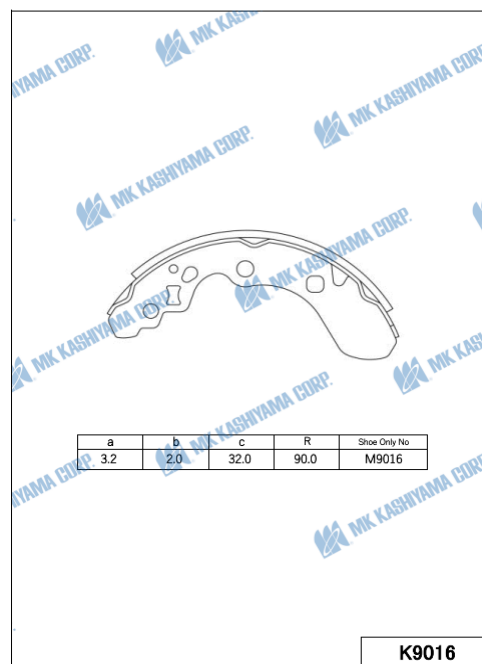

BRAKE SHOE

K9012 Made in Indonesia	Rear	Suzuki CULTUS AVK310 (1000cc) 17.04- <PAK>	June. 2020
K9016 Made in Japan	Rear	Suzuki CARRY DA16T (660cc) 17.11- <JPN> Nissan NT100 CLIPPER DR16T (660cc) 17.11- <JPN> Mazda SCRUM DG16T (660cc) 17.11- <JPN> Mitsubishi MINICAR TRUCK DS16T (660cc) 17.11- <JPN>	June. 2020

June New Item Drawing Information

BRAKE PAD

MK ITEM / INTERCHANGE NEWS

Date : June 10, 2020
No. 20 - 06

June New Item Drawing Information
BRAKE SHOE

"Valuable information"
Interchange information (Existing MK item)

MK No.	Position	Application	Year
D30015	Front	Renault Logan I Sedan <EUR>	2007-2012
D5198M	Front	HONDA CIVIC 4DOOR (1800cc,2000cc) <MAR>	2011
D1286M	Rear	NISSAN ALTIMA L33 (2500cc) <EUR-LHD>	2018.03-
D1286M	Rear	NISSAN ALTIMA L34 (2500cc) <EUR-LHD>	2019.03-
D1286M	Rear	NISSAN MAXIMA A36 (3500cc) <EUR-LHD>	2018.11-
D1278H	Rear	NISSAN NV300 X82 (1600cc) <EUR>	2016.11-
D6106	Rear	DODGE CALIBER (1800cc,2000cc,2400cc) <USA>	2008-2009
D20130MH	Rear	CHRYSLER TOWN&COUNTRY (2800cc,3800cc,4000cc) <USA>	2008-2010
D20130MH	Rear	CHRYSLER TOWN&COUNTRY (3600cc) <USA>	2011